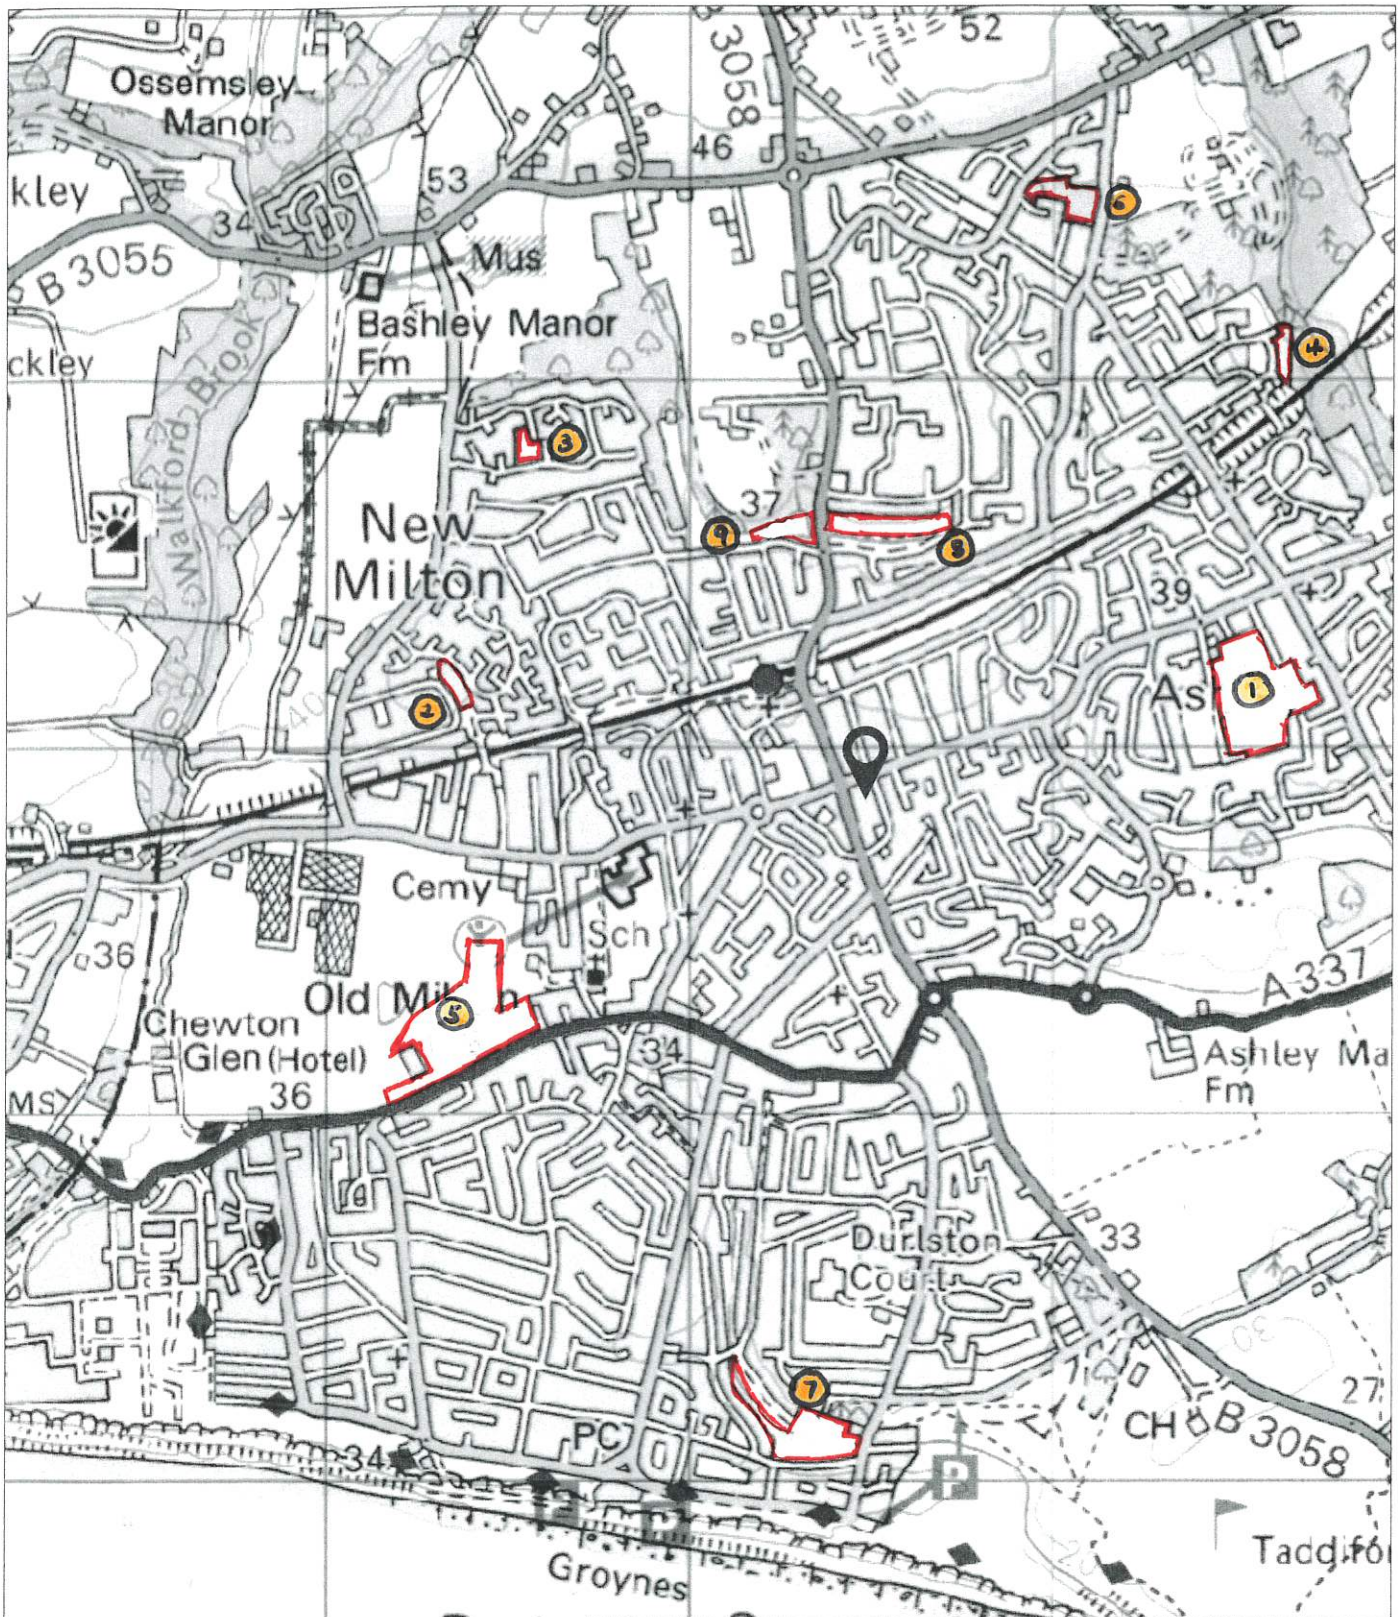

© Crown copyright and database rights 2023 Ordnance Survey 100050666
Imagery © Copyright Blom Aerofilmes Ltd 2013

Notes

New Milton
Town Council

New Milton Town Council

www.newmiltontowncouncil.gov.uk

Plant a Tree Locations

Date 23/08/23

Scale 1: 20000